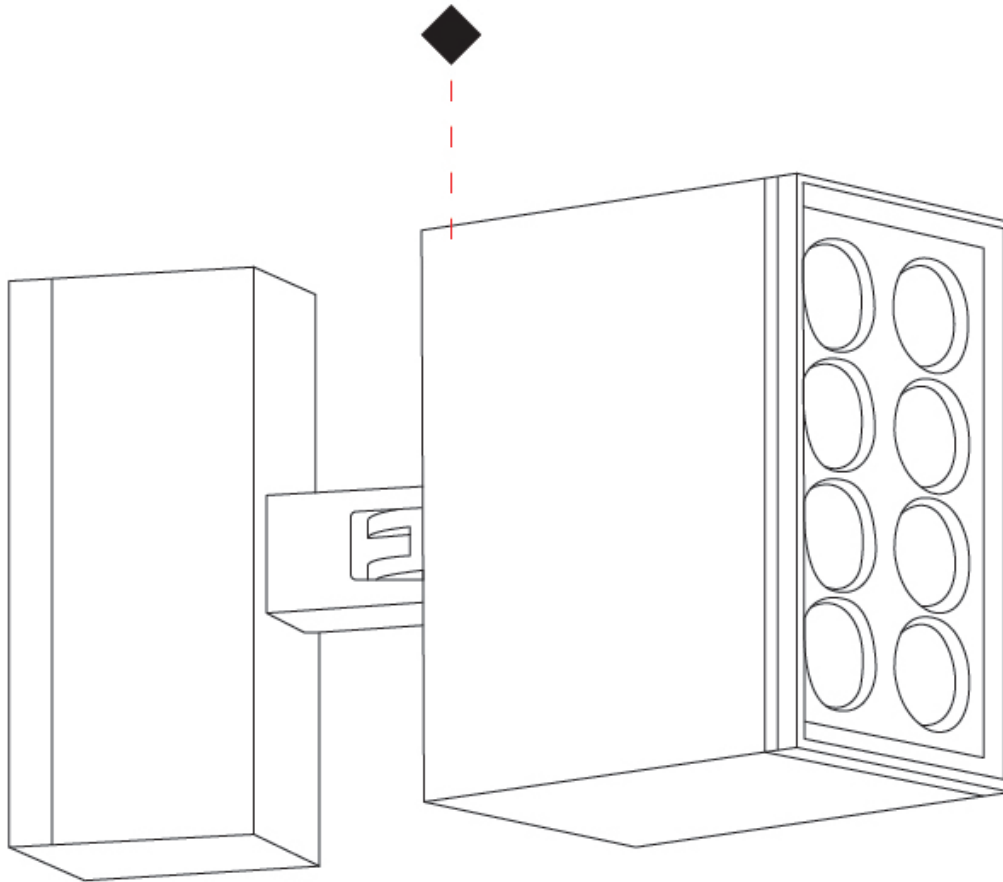

TARGET POST

E9B287-

PROJECT	_____
TYPE	_____
SPECIFIER	_____
QUANTITY	_____
DATE	_____